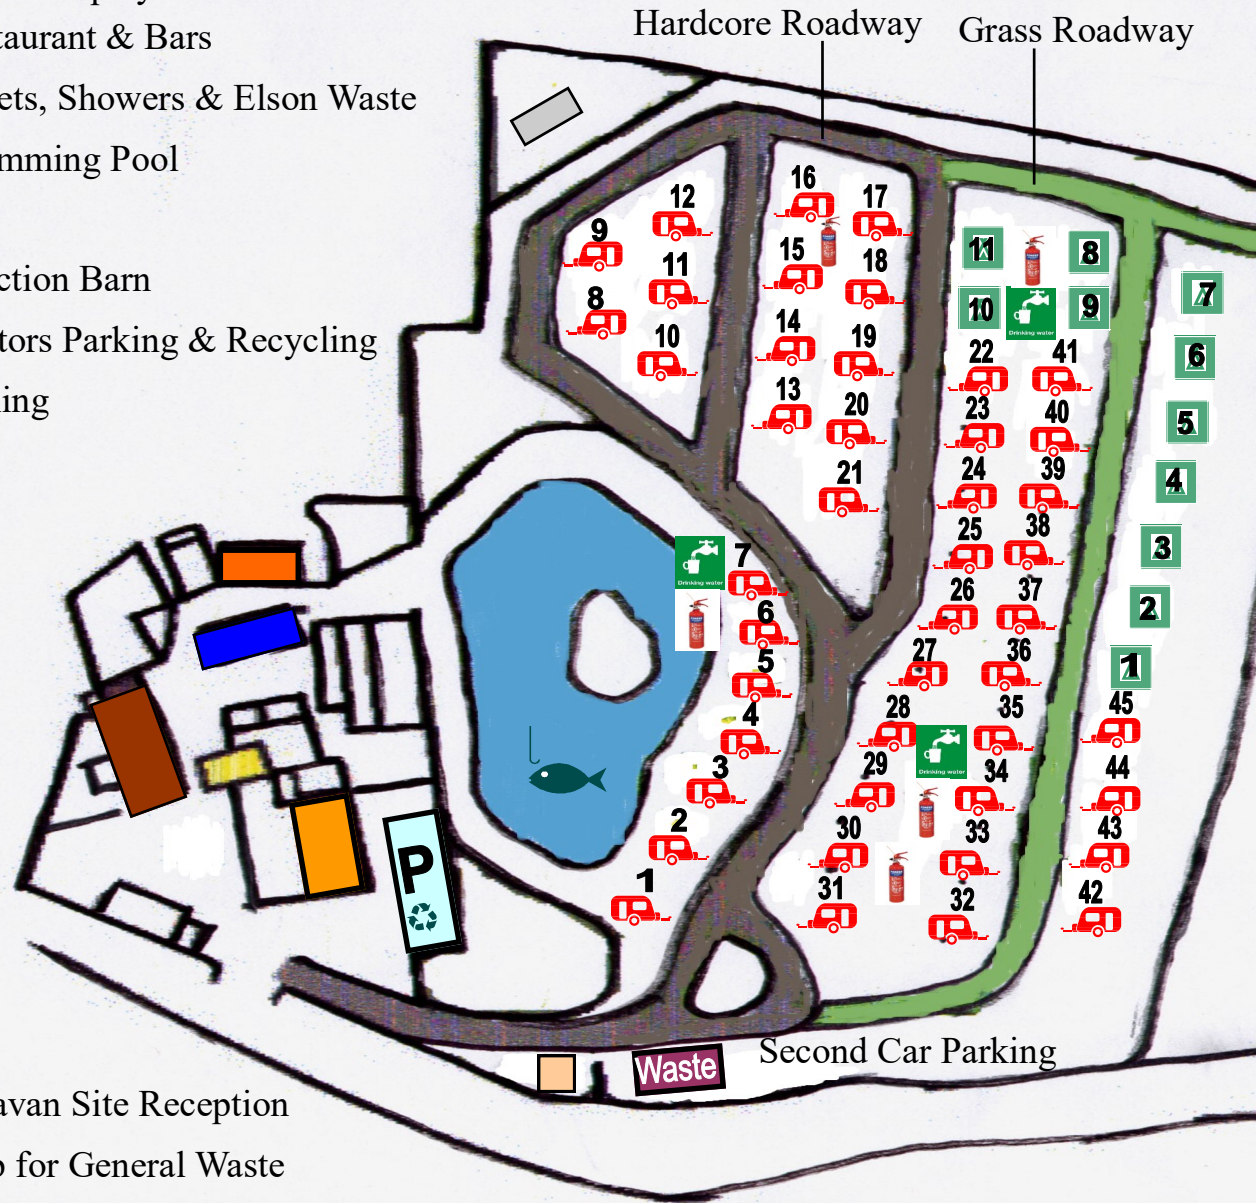

-  Children's play area
-  Restaurant & Bars
-  Toilets, Showers & Elson Waste
-  Swimming Pool

-  Function Barn
-  Visitors Parking & Recycling
-  Fishing

-  Caravan Site Reception
-  Skip for General Waste

-  1 Electric Pitches
-  NonElectric Pitches
-  Drinking Water
-  Fire Points & Extinguishers

Please note.

Caravans **must** strictly face the roadway, jockey wheel on the slab and no awnings are to face each other.

All second Cars to be parked  
In the visitors car park  
Only one car by a caravan please.

You must vacate your pitch  
by 4 p.m on the day of leaving un-  
less someone has booked your  
pitch, then you will be asked to  
vacate before 12 midday

Middle stores (papers /milk etc )  
2 church walks, Stoke Golding  
01455 212242

One Stop Store at Weddington,  
Nuneaton

Late garage at Ratcliffe Road,  
Atherstone