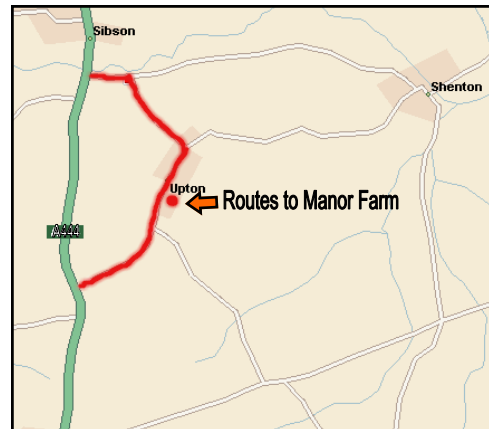

HOW TO FIND US

The management reserve the right to alter prices according to circumstances.

Proof by A.Busybody.